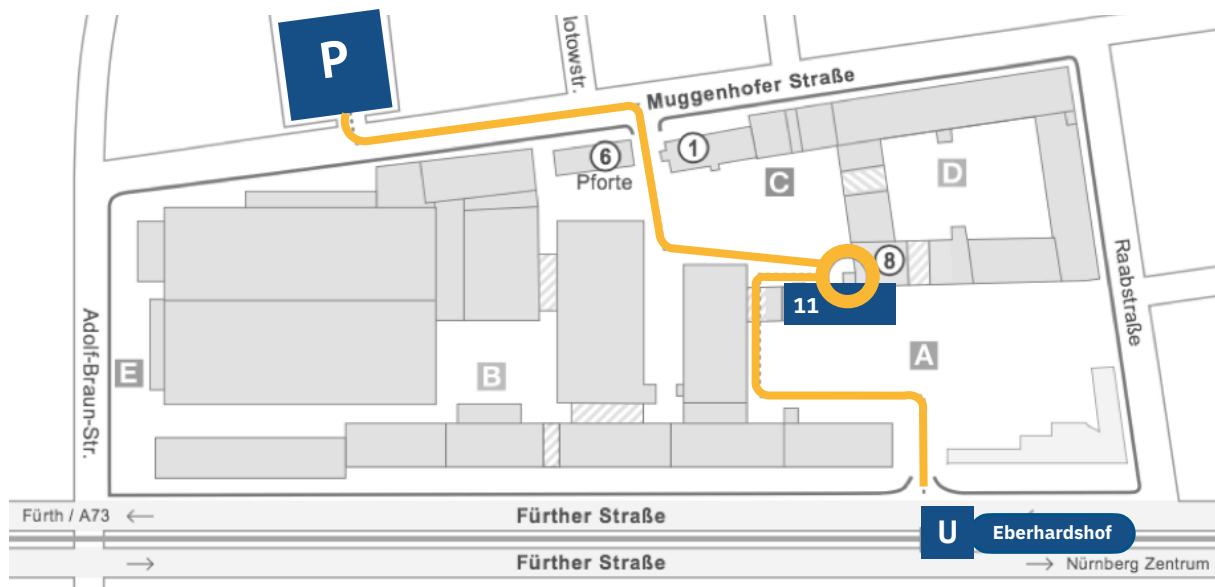

Directions

Adress: Fürther Str. 246c
90429 Nürnberg

Parkinglot: Muggenhofer Straße 166
90429 Nürnberg

Fittingly for labor and industrial sociology, our offices are located on the former factory site of Allgemeine Elektrizitäts-Gesellschaft (AEG), a defunct German appliance manufacturer. The site, now known as “Auf AEG”, is being redeveloped for events, exhibitions and by several academic tenants. The site is centrally located in Nuremberg, easy to reach by public transport and offers ample parking.

Public Transport (get off Eberhardshof, exit towards Raabstraße):

from Nürnberg Central Station: U1 → to Fürth (10 min).

from Fürth Central Station: U1 → to Langwasser Süd (6 min).

vom Flughafen Nürnberg: U2 → Röthenbach, change line at Plärrer: U1 → to Fürth (25 min).

Our offices and our Laboratory are in building 11 (House C). Take the elevator to the 4th floor, and ring at the Nuremberg Campus of Technology (NCT). Workdays between 9am and 7pm, you can open the door yourself, using the white button left of the entry.